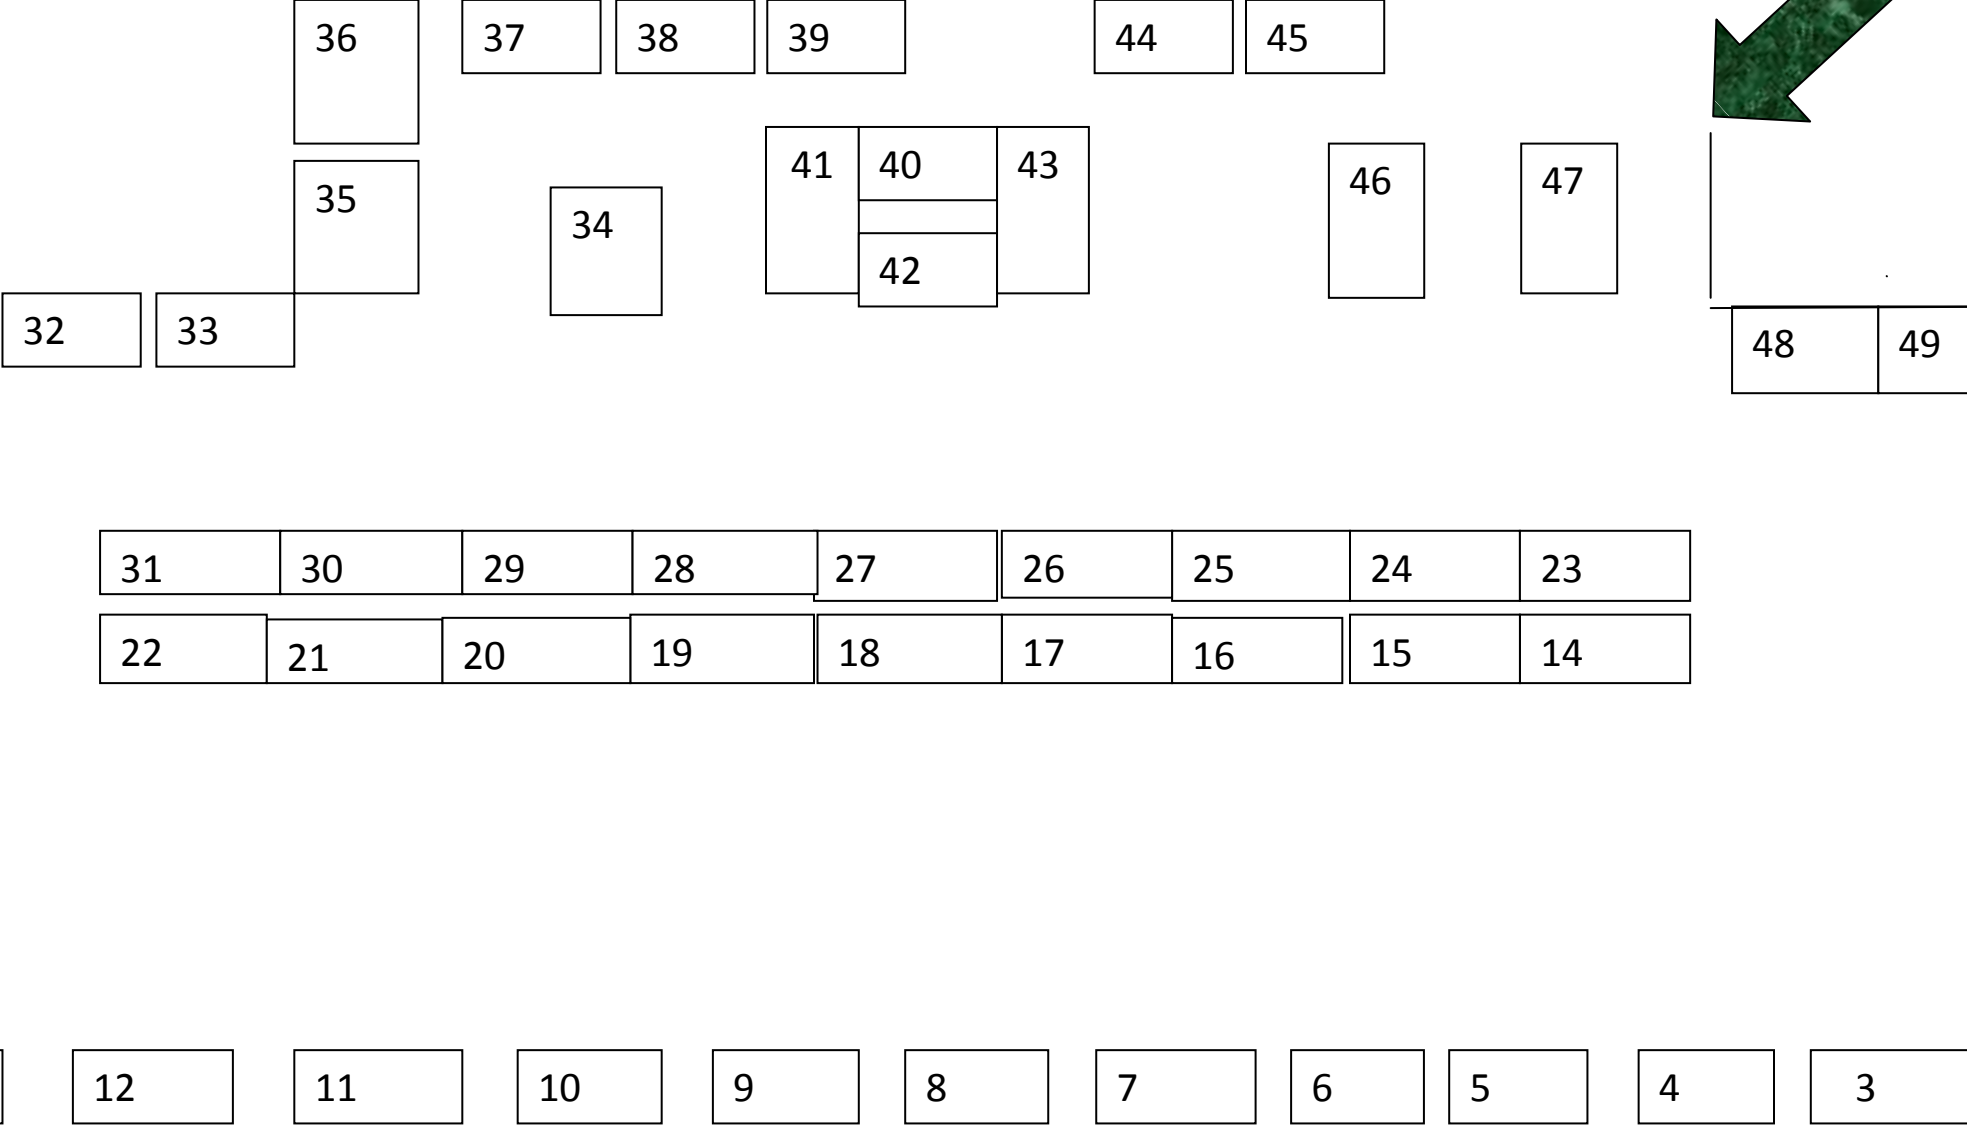

# The Upper Terrace

Entrance  
Passageway to the  
Plaza Room

Entrance to  
Upper  
Terrace

COFFEE STATION

Hallway  
Entrance

# 2010 LIBOR Education Conference & Trade Show The PLAZA Room

Coffee Station

Entrance  
Passageway to  
Upper Terrace  
Room

ENTRANCE TO  
EXHIBIT HALL

1  
2